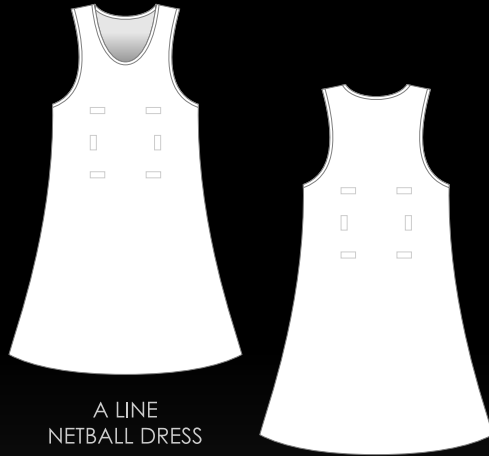

• NETBALL SIZE CHARTS

A LINE
NETBALL DRESS

STYLE	MEASUREMENT	6XS	5XS	4XS	3XS	2XS	XS	S	M	L	XL	2XL	3XL	4XL	3XL	4XL
A LINE NETBALL DRESS																
145GM INTERLOCK	1/2 Bottom width	45	47	49	51	53	55	57	59	61	63	65	67	69	71	73
	1/2 Waist	23	25	27	29	31	33	35	37	39	41	43	45	47	49	51
	Length	69	71	73	75	77	79	81	83	85	87	89	91	93	95	97
	1/2 Chest	22	24	26	28	30	32	34	36	38	40	42	44	46	48	50